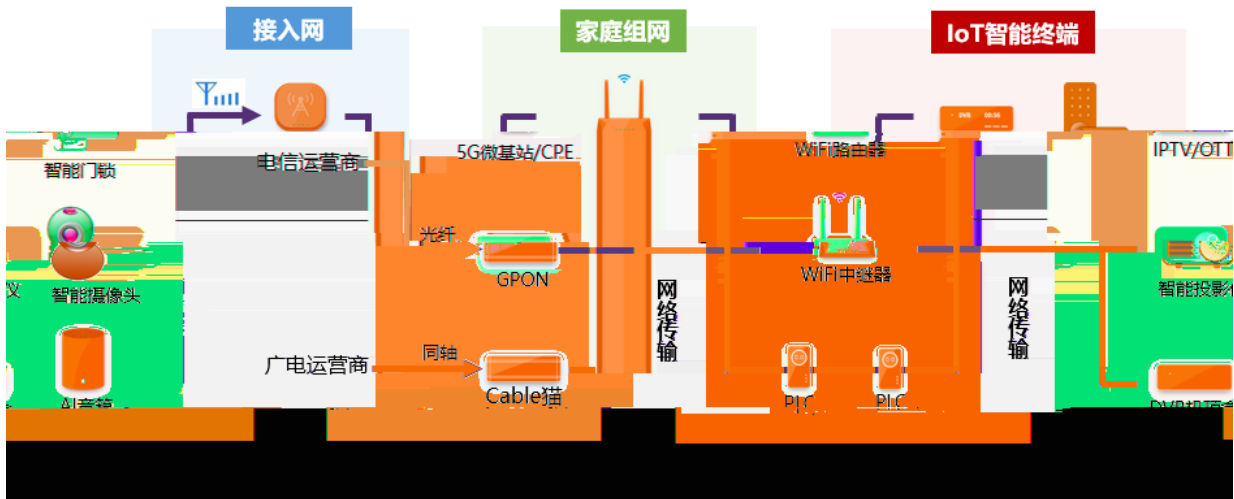

1

		GPON	CableModem		Wi-Fi	Wi-Fi
	PLC					
	G.hn PLC					
		5G			5G	
5G						
IoT			IoT			
3 LED						
2011	LED				LED	
	LED					
LED						
	LED					
2020					50-60	4
					2021	5 4
		+				PSS LED
	LED					
LED		LED				
				LED		
						LED
						Mini LED
		LED	LED		P0.6~1.0	Mini LED
Micro LED						